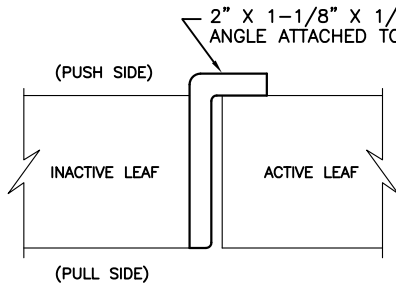

**FIRE RATED SINGLE DOOR**  
ONLY 1 LOUVER/WINDOW OPENING PER LEAF

**FIRE RATED DOUBLE DOOR**  
ONLY 1 LOUVER/WINDOW OPENING PER LEAF

**FIBERGLASS ASTRAGAL**

**METAL EDGES**  
UL APPROVED

**FLAT METAL ASTRAGAL**