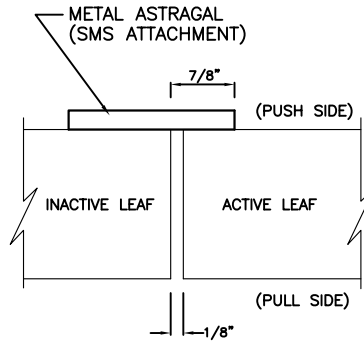

**FIRE RATED SINGLE DOOR**  
ONLY 1 LOUVER/WINDOW OPENING PER LEAF

**FIRE RATED DOUBLE DOOR**  
ONLY 1 LOUVER/WINDOW OPENING PER LEAF

**FIBERGLASS ASTRAGAL**

**METAL EDGES**  
UL APPROVED

**FLAT METAL ASTRAGAL**