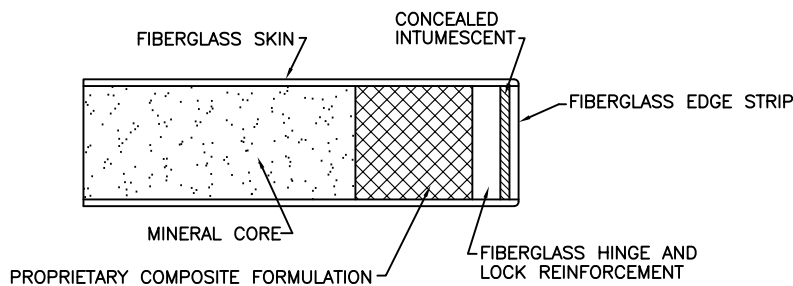

**FIRE RATED SINGLE DOOR**  
ONLY 1 LOUVER/WINDOW OPENING PER LEAF

**FIRE RATED DOUBLE DOOR**  
ONLY 1 LOUVER/WINDOW OPENING PER LEAF

**FIBERGLASS ASTRAGAL**

**METAL EDGES**  
UL APPROVED

**FLAT METAL ASTRAGAL**