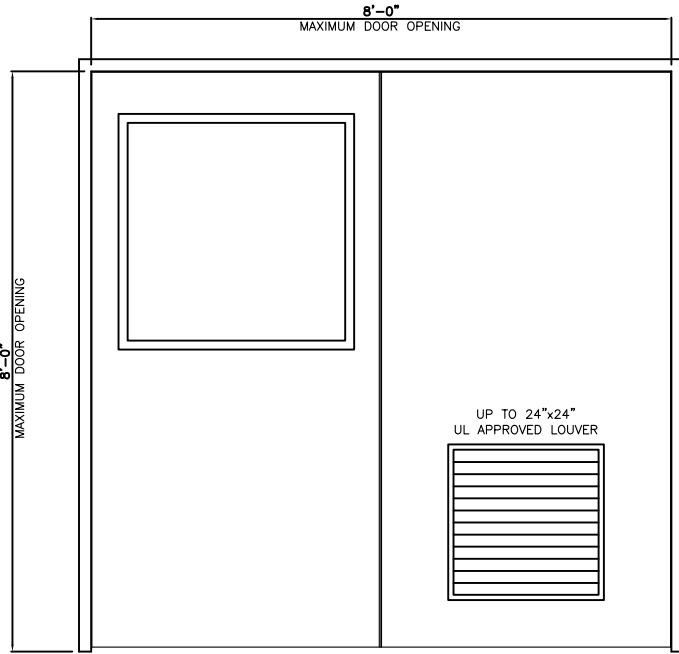

**FIRE RATED SINGLE DOOR**  
ONLY 1 LOUVER/WINDOW OPENING PER LEAF

**FIRE RATED DOUBLE DOOR**  
ONLY 1 LOUVER/WINDOW OPENING PER LEAF

**FIBERGLASS ASTRAGAL**

**METAL EDGES**  
UL APPROVED

**FLAT METAL ASTRAGAL**