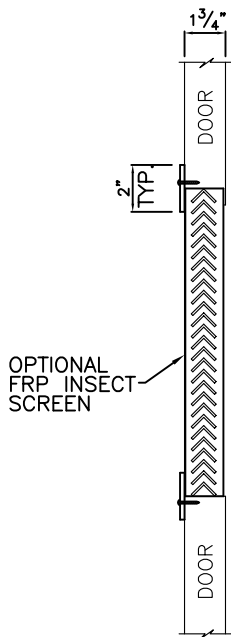

EXTERIOR

FIBERGLASS FLAT BLADE

EXTERIOR

FIBERGLASS V BLADE

NOTE: TIGER DOOR STANDARD LOUVER SIZES ARE 12x12, 18x18, 24x24. CUSTOM SIZES ARE AVAILABLE, PLEASE CALL FACTORY FOR DETAILS.

FIBERGLASS LOUVER DETAILS		
DATE	SCALE	
9/20/04	NONE	
DWG NAME	DRAWN BY	
LOUVERS	BG	