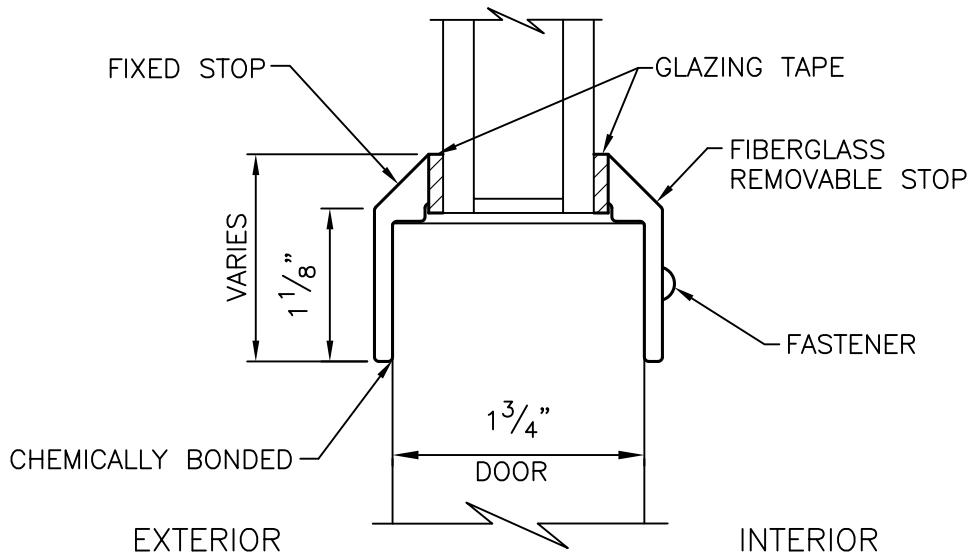

$1/4'' - 1/2''$ GLASS

NO EXPOSED FASTENERS STANDARD
 SECURITY FASTENERS AVAILABLE
 CONTACT FACTORY FOR DETAILS

$>1/2'' - 1''$ GLASS

NOTE: TIGER DOOR STANDARD WINDOW KIT SIZES ARE 12x12, 8x30, 24x24, 24x30.
 CUSTOM SIZES ARE AVAILABLE, PLEASE CALL FACTORY FOR DETAILS.
 ALL GLAZING CAN BE FACTORY OR FIELD INSTALLED.