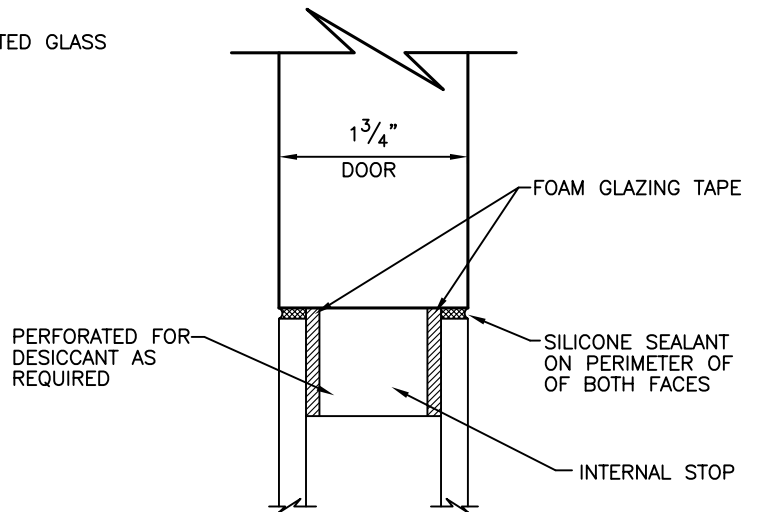

**WINDOW SECTIONAL VIEW**  
UP TO 3/4" GLAZING

**WINDOW SECTIONAL VIEW**  
DOUBLE FLUSH GLAZING

**NOTE:** TIGER DOOR STANDARD WINDOW KIT SIZES ARE 12x12, 8x30, 24x24, 24x30. CUSTOM SIZES ARE AVAILABLE, PLEASE CALL FACTORY FOR DETAILS. ALL GLAZING CAN BE FACTORY OR FIELD INSTALLED.

**WINDOW SECTIONAL VIEW**  
7/8" TO 1" GLAZING

OPTIONAL FIBERGLASS WINDOW KITS		
DATE 9/20/04	SCALE NONE	
DWG NAME WINDOW SECTIONAL VIEW		DRAWN BY BG