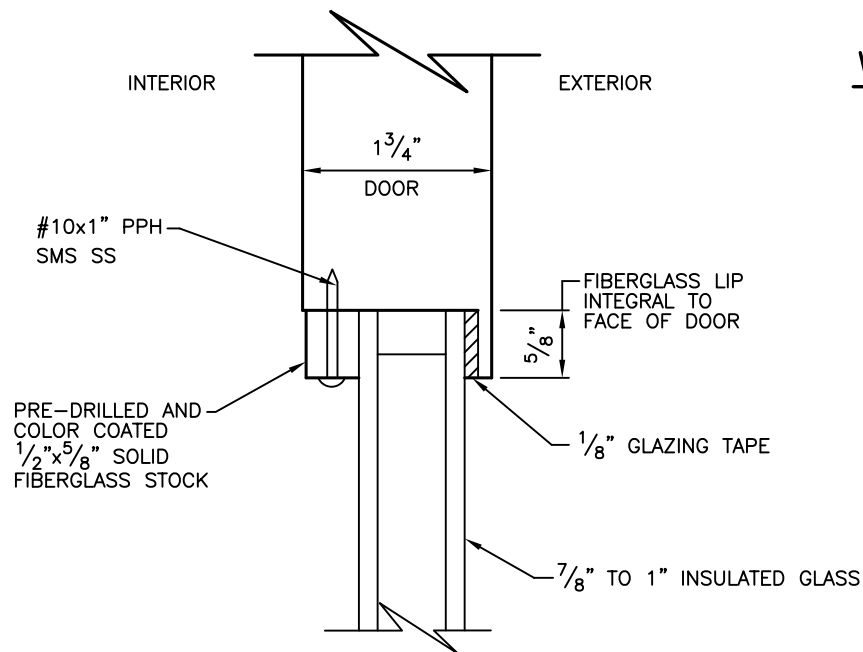

**WINDOW SECTIONAL VIEW**  
UP TO 3/4" GLAZING

**WINDOW SECTIONAL VIEW**  
DOUBLE FLUSH GLAZING

**NOTE:** TIGER DOOR STANDARD WINDOW KIT SIZES ARE 12x12, 8x30, 24x24, 24x30. CUSTOM SIZES ARE AVAILABLE, PLEASE CALL FACTORY FOR DETAILS. ALL GLAZING CAN BE FACTORY OR FIELD INSTALLED.

**WINDOW SECTIONAL VIEW**  
7/8" TO 1" GLAZING

OPTIONAL FIBERGLASS WINDOW KITS		
DATE 9/20/04	SCALE NONE	
DWG NAME WINDOW SECTIONAL VIEW		DRAWN BY BG