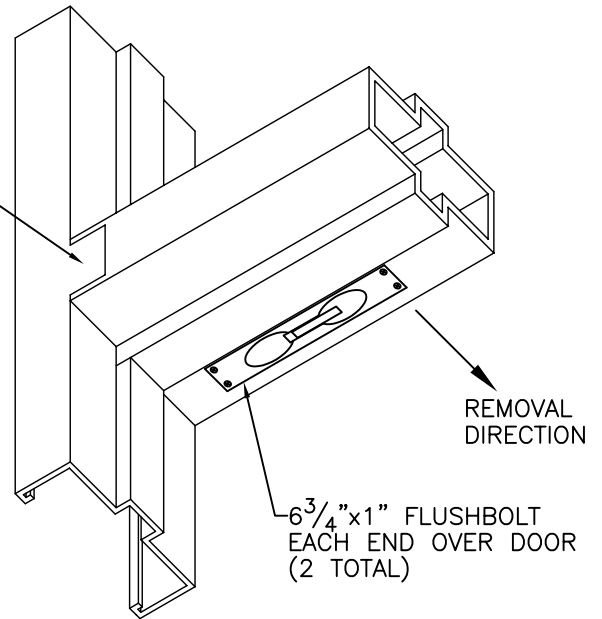

OPTION H1
INTERIOR VIEW LOOKING DOWN

NOTCH IS PROVIDED ON
SIDE OPPOSITE REMOVAL
DIRECTION (BACK SIDE)
FRONT SIDE IS FURNISHED
WITHOUT NOTCH (TYP.)

OPTION H3
INTERIOR VIEW LOOKING UP

OPTION H2
INTERIOR VIEW LOOKING UP

FIBERGLASS DOOR FRAME REMOVABLE HEADER DETAILS		
DATE	SCALE	
9/17/04	NONE	
DWG NAME	DRAWN BY	
REMHEADER	BG	