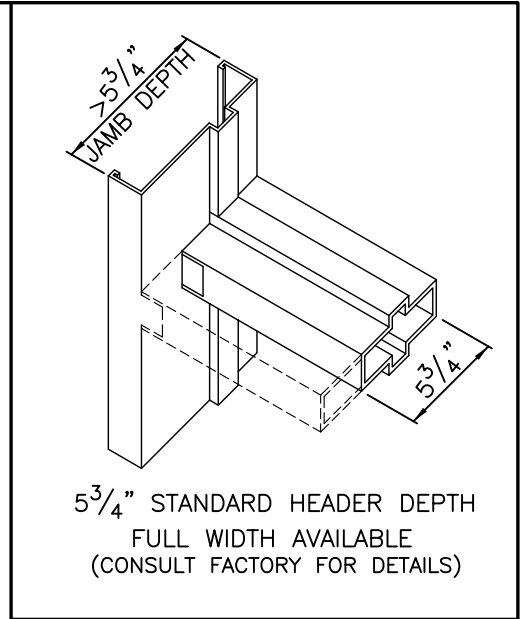

OPTION H1
INTERIOR VIEW LOOKING DOWN

NOTCH IS PROVIDED ON
SIDE OPPOSITE REMOVAL
DIRECTION (BACK SIDE)
FRONT SIDE IS FURNISHED
WITHOUT NOTCH (TYP.)

OPTION H3
INTERIOR VIEW LOOKING UP

OPTION H2
INTERIOR VIEW LOOKING UP

FIBERGLASS DOOR FRAME REMOVABLE HEADER DETAILS		
DATE	SCALE	
9/17/04	NONE	
DWG NAME	DRAWN BY	
REMHEADER	BG	