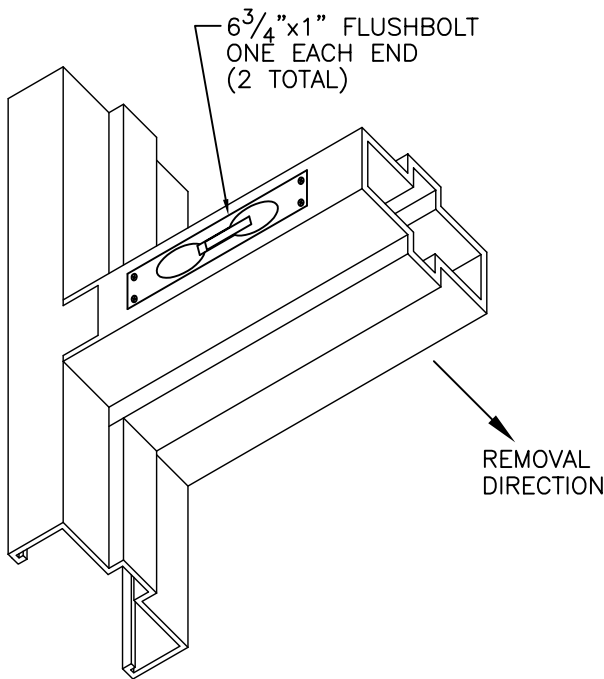

OPTION H1
INTERIOR VIEW LOOKING DOWN

NOTCH IS PROVIDED ON
SIDE OPPOSITE REMOVAL
DIRECTION (BACK SIDE)
FRONT SIDE IS FURNISHED
WITHOUT NOTCH (TYP.)

OPTION H3
INTERIOR VIEW LOOKING UP

OPTION H2
INTERIOR VIEW LOOKING UP

FIBERGLASS DOOR FRAME REMOVABLE HEADER DETAILS		
DATE	SCALE	
9/17/04	NONE	
DWG NAME	DRAWN BY	
REMHEADER	BG	