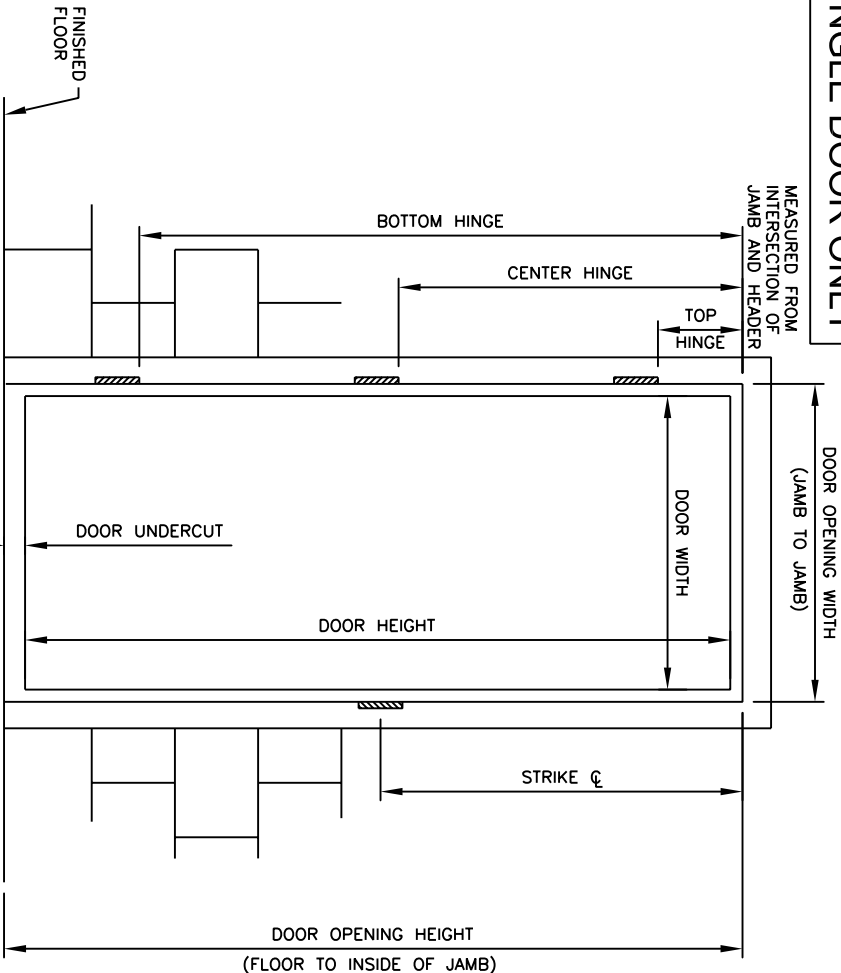

SINGLE DOOR ONLY

X
 DOOR OPENING WIDTH DOOR OPENING HEIGHT

TOP HINGE CTR. HINGE(S) BTM. HINGE STRIKE Ø HAND OF DOOR

DOOR WIDTH DOOR HEIGHT DOOR UNDERCUT HINGE SIZE DOOR TYPE

FRAME TYPE: HOLLOW METAL WOOD STRUCTURAL STEEL

SPECIFICATIONS

1-3/4" THICK 2" THICK

COLOR: GRAY TAN _____

HARDWARE FURNISHED BY: TIGER DOOR OTHERS

GLAZING:

1/4" TEMPERED GLASS 5/8" INSULATED GLASS
 1/4" WIREGLASS 1/4" LUCITE SAR
 OTHER: _____

COMMENTS: _____